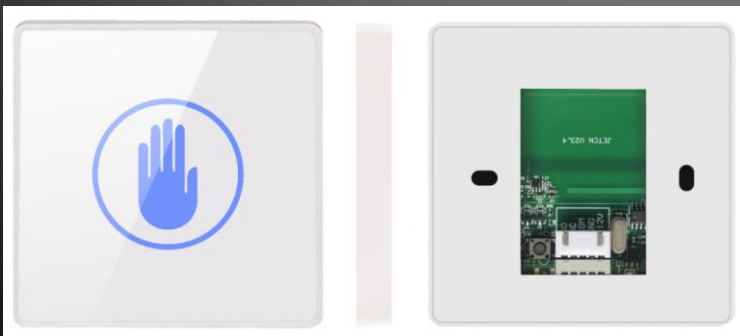

## SB20W-NT (White) / SB20B-NT (Black)

Product Parameter	Parameter Description
Dimensions	86Lx86Wx11H(mm)
Standard Instruction	Acrylic or Tempered glass, 12-24 VDC/GND/NO/NC/COM -10~+55°C
Indicators	Standby-Blue LED & Operation-Green LED
Working Mode:	No Touch- Capacitance
Weight	0.11kg