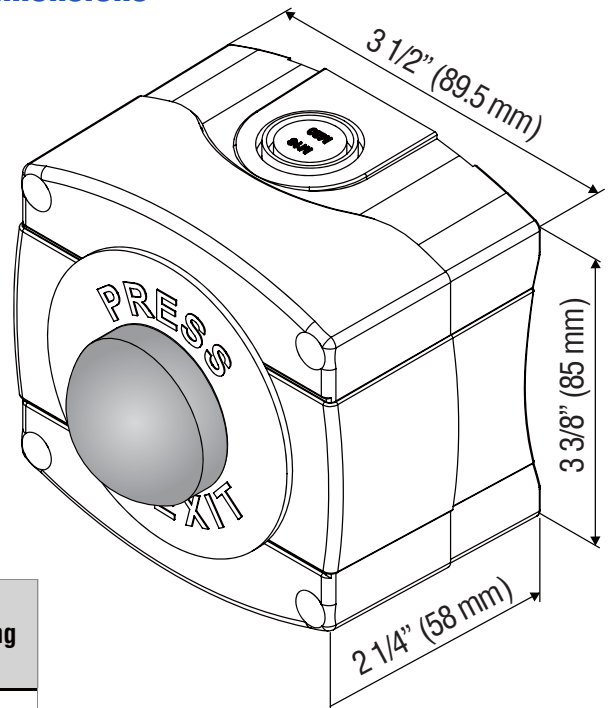

Weatherproof Exit Button

PBT-090WP

All Weather Exit Control

The PBT-090WP weatherproof exit button adopts NEMA 4X rated enclosure and ensures strength and durability in indoor and outdoor environment. The corrosion-resistant NEMA 4X rated enclosure is intended for outdoor use and protects the internal electronics from windblown dust and rain. Surface mounted, the SMB-09WP is easy to install with hardware included.

It can stand up to heavy weather and operate in extreme environment. Ideal for gated entrances or areas where water splashes are frequent.

Dimensions

PBT-090WP Weatherproof Exit Button

Models	Switch Type	Contact Rating	Enclosure Rating
PBT-090WP	Momentary, DPDT	6A/125VAC 3A/250VAC	IP 66 NEMA 4 / 4x/13