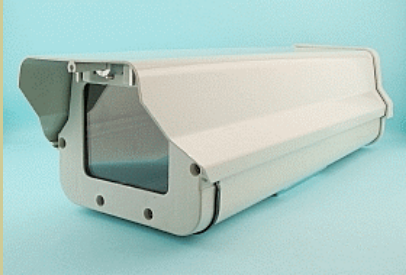

Camera Housing & Brackets

Model No	CH-605
Type	Outdoor Back Open Camera Housing
Material/Color	Aluminum Beige/Silver-grey
Appearance Size	142(W) X115 (H) X370 (L) mm
Suitable Camera Size	100(W) X80 (H) X300 (L) mm

Model No	BR-205
Item	Outdoor Housing Bracket
Max. Load	10kg
Material, Color	ALUMINIUM BEIGE Silver-grey
DIMENSION	85(W) x100 (L) x285 (H) mm
SWIVEL ANGLE	360°
TILT ANGLE	90°

Model No	BR-206
Item	Camera bracket
Max. Load	3kg
Material, Color	ABS PLASTIC / BEIGE
DIMENSION	160(H) X80 (D) mm
SWIVEL ANGLE	360°
TILT ANGLE	120°