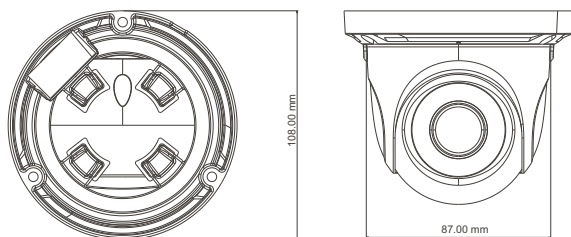

Dimensions

Available Accessories

TD-YXH0201

TD-YZJ0802

TD-YZJ0402

Specifications

Model	TD-7520AE2
Specifications	
Camera	
Image Sensor	1 / 2.9 "CMOS
Resolution	2MP
Image Size	1920 x 1080
Video Output	AHD / TVI / CVI / CVBS
Image System	PAL / NTSC
Electronic Shutter	Auto; 1 / 50s ~ 1 / 100000s (PAL); 1 / 60s ~ 1 / 100000s (NTSC)
IR Distance	10 ~ 20 m
Frame Rate	30fps (60Hz), 25fps (50Hz)
Min. Illumination	0 Lux (IR ON)
Lens	3.6 mm (2.8 mm optional)
Lens Mount	M12
S / N Ratio	≥52dB (AGC OFF)
Functions	
Function Control	OSD (COC Control)
Day & Night	ICR
Digital WDR	Yes
Digital NR	Yes
Global Exposure	Yes
Central Exposure	Yes
AGC	Yes
Auto White Balance	Yes
BLC	Yes
Front Light Compensation	Yes
Sharpness	Yes
Smart IR	Yes
Image Setting	Yes
Defect Correction	Auto
Language	Chinese / English
Angle Adjustment	Any angle
Others	
Power Supply	DC12V (± 10%)
Power Consumption	Day : < 1W; Night : < 4W
Working Environment	- 20 °C ~ 50 °C, 10 % ~ 90 % (relative humidity)
Dimensions (mm)	Φ87 x 108