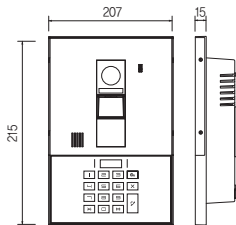

House Call & Visitor Identification at Night

Dimension

KLP-C410

KLP-C410R

RF-Card (*Optional)

Specifications

- Power : DC 17V±2V
- Power consumption : Max. 9W, DC 12.8V±1V
- Mim. illumination : 1 lux on the object (IR LED ON)
- Mount type : Flush mount
- Assurance temperature : -20°C ~ +50°C
- Dimension (mm) : 122(W) x 255(H) x 33.5(D)
Box(mm) : 101(W) x 223(H) x 105(D)
- Monitor connection :
Color camera-KIV-212, KIV-D212, KCV-802R, KCV-D802R
B/W camera-KIV-102, KIV-D102, KVM-520, KVM-D520