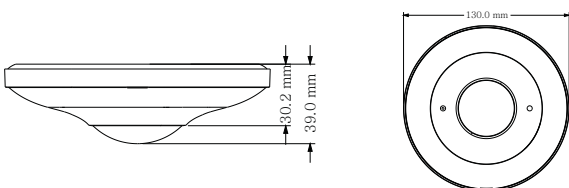

Dimensions

Unit : mm

Available Accessories

Available Model	TD-9568E2 (D / PE / AR2)
-----------------	----------------------------

Specifications

Specifications	Model	TD-9568E2
Camera		
Image Sensor		1 / 2.9 "CMOS
Electronic Shutter		1 / 25 s ~ 1 / 100000 s
Lens		1.07mm @F2.5, horizontal field of view : 180° (wall mounting) 360° (ceiling mounting)
Day & Night		ICR
WDR		Digital WDR
BLC		Yes
Digital NR		2D / 3D
Slow Shutter		Yes
Compression Standard		
Video Compression		H.265 / H.264 / MJPEG
Encoding Type		VBR (five levels adjustable)/CBR
Smart Encoding		Support low bitrate, low delay; support ROI coding & SVC technology; support self-adaptive transmission bitrate as the network environment
Video Bit Rate		64 Kbps ~ 16MKbps
Audio Compression		G.711A /G. 711Mu
Audio Bit Rate		8Kbps ~ 48 Kbps
Image		
Main Stream Max. Frame Rate		① Fisheye+panorama+3 PTZ 50Hz: 25fps@(2160 × 2160/1920×1920/1440×1440), 25fps@(1920 × 1080), 25fps@(960× 540)*3 60Hz: 30fps@(2160 × 2160/1920×1920/1440×1440), 30fps@(1920 × 1080), 30fps@(960× 540)*3 ② Fisheye+ 4 PTZ 50Hz: 25fps@(2160 × 2160/1920×1920/1440×1440), 25fps@(960× 540)*4 60Hz: 30fps@(2160 × 2160/1920×1920/1440×1440), 30fps@(960× 540)*4
Max. Image Size		2160 * 2160
Image Settings		ROI, Saturation, Brightness, Chroma, Contrast, Wide Dynamic, Sharpen, NR, etc. adjustable through client software or web browser
Interfaces		
Network		RJ45
Video Output		CVBS video output (BNC × 1)
Audio		MIC IN × 1, MIC OUT × 1
Storage Card		Support TF card, up to 128GB
RS485		Yes
Alarm		1 CH alarm input; 1 CH alarm output
Functions		
Remote Monitoring		IE browsing, CMS remote control
Online Connection		Support simultaneous monitoring for up to 10 users; Support multi-stream real time transmission
Network Protocol		TCP / IP, UDP, DHCP, NTP, RTSP, PPPoE, DDNS, SMTP, FTP
Interface Protocol		ONVIF, GB-T/28181-2011
Storage		TF card local storage, network remote storage
Smart Alarm		Motion alarm, sensor alarm
PoE		Yes
IR Distance		20~30 m
Water-proof		IP66
Others		
Power Supply		DC 12V / PoE
Operating Environment		- 20 °C ~ 50 °C, 10 % ~ 90 % relative humidity
Power Consumption		<12W
Dimensions (mm)		Φ 39 × 130
Weight (net)		432g
Installation		Wall mounting, pendent mounting