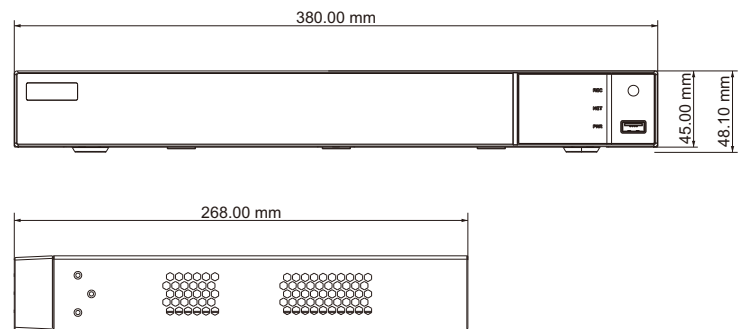

FEATURES

- Support 16 CH 5MP / 4MP / 3MP / 1080P / 960P / 720P IP input
- Adopt standard H.265 and H.264 high profile compression format to get high-quality video at much lower bit rate
- Intuitive and user-friendly Graphic User Interface (GUI), Windows style operation by mouse
- Multi-mode recording: manual / timer / motion / sensor
- Playback : 16 CH simultaneous playback
- Search : time slice, time, event (manual, sensor, motion), tag search
- Support face detection and comparison
- Express and flexible backup via USB, network and so on
- Pentaplex : preview, record, playback, backup and remote access
- DHCP, DDNS, PPPoE network protocol and CMS supported
- Remote control via IE or CMS : preview, playback, backup, PTZ and configuration
- Dual stream technology for local storage with high definition, remote network transmission and remote surveillance with mobile device
- Multi-user online simultaneously
- Authorization management, log view and device status view
- 1080P HD output, true high resolution display
- Support PTZ preset and auto cruise, up to 255 presets and 8 cruises
- Support NAT function and QRCode scanning by mobile phone and PAD
- Powerful smart phone & Pad surveillance with iOS and Andriod OS

DIMENSIONS