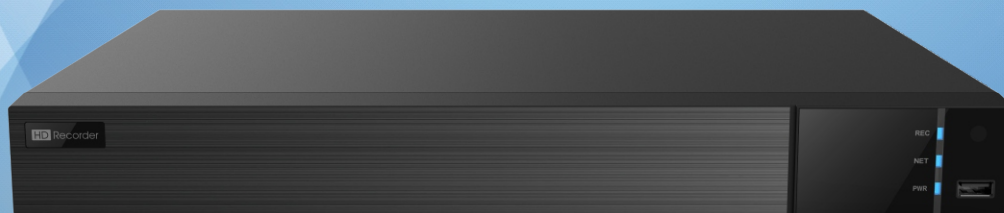

NVR

16 CH NVR

8MP/5MP/4MP/3MP/1080P/720P HD NVR

TD-3316B2-A1

TD-3316B2-A1 series are 16 CH 5MP / 4MP / 3MP / 1080P / 960P / 720P high definition NVRs, which adopt the most advanced SOC technique to ensure high definition recording in each channel and realize outstanding robustness of the system.

TD-3316B2-A1 support 16 CH IP input, simultaneous 16 CH playback, and 1080P high definition display. The series of product can meet different security requirements of home, financial, commerce, enterprise, transportation and government, etc.

FEATURES

- Support 16 CH 5MP / 4MP / 3MP / 1080P / 960P / 720P IP input
- Adopt standard H.265 and H.264 high profile compression format to get high-quality video at much lower bit rate
- Intuitive and user-friendly Graphic User Interface (GUI), Windows style operation by mouse
- Multi-mode recording: manual / timer / motion / sensor
- Playback : 16 CH simultaneous playback
- Search : time slice, time, event (manual, sensor, motion), tag search
- Support face detection and comparison
- Express and flexible backup via USB, network and so on
- Pentaplex : preview, record, playback, backup and remote access
- DHCP, DDNS, PPPoE network protocol and CMS supported
- Remote control via IE or CMS : preview, playback, backup, PTZ and configuration
- Dual stream technology for local storage with high definition, remote network transmission and remote surveillance with mobile device
- Multi-user online simultaneously
- Authorization management, log view and device status view
- 1080P HD output, true high resolution display
- Support PTZ preset and auto cruise, up to 255 presets and 8 cruises
- Support NAT function and QRCode scanning by mobile phone and PAD
- Powerful smart phone & Pad surveillance with iOS and Andriod OS